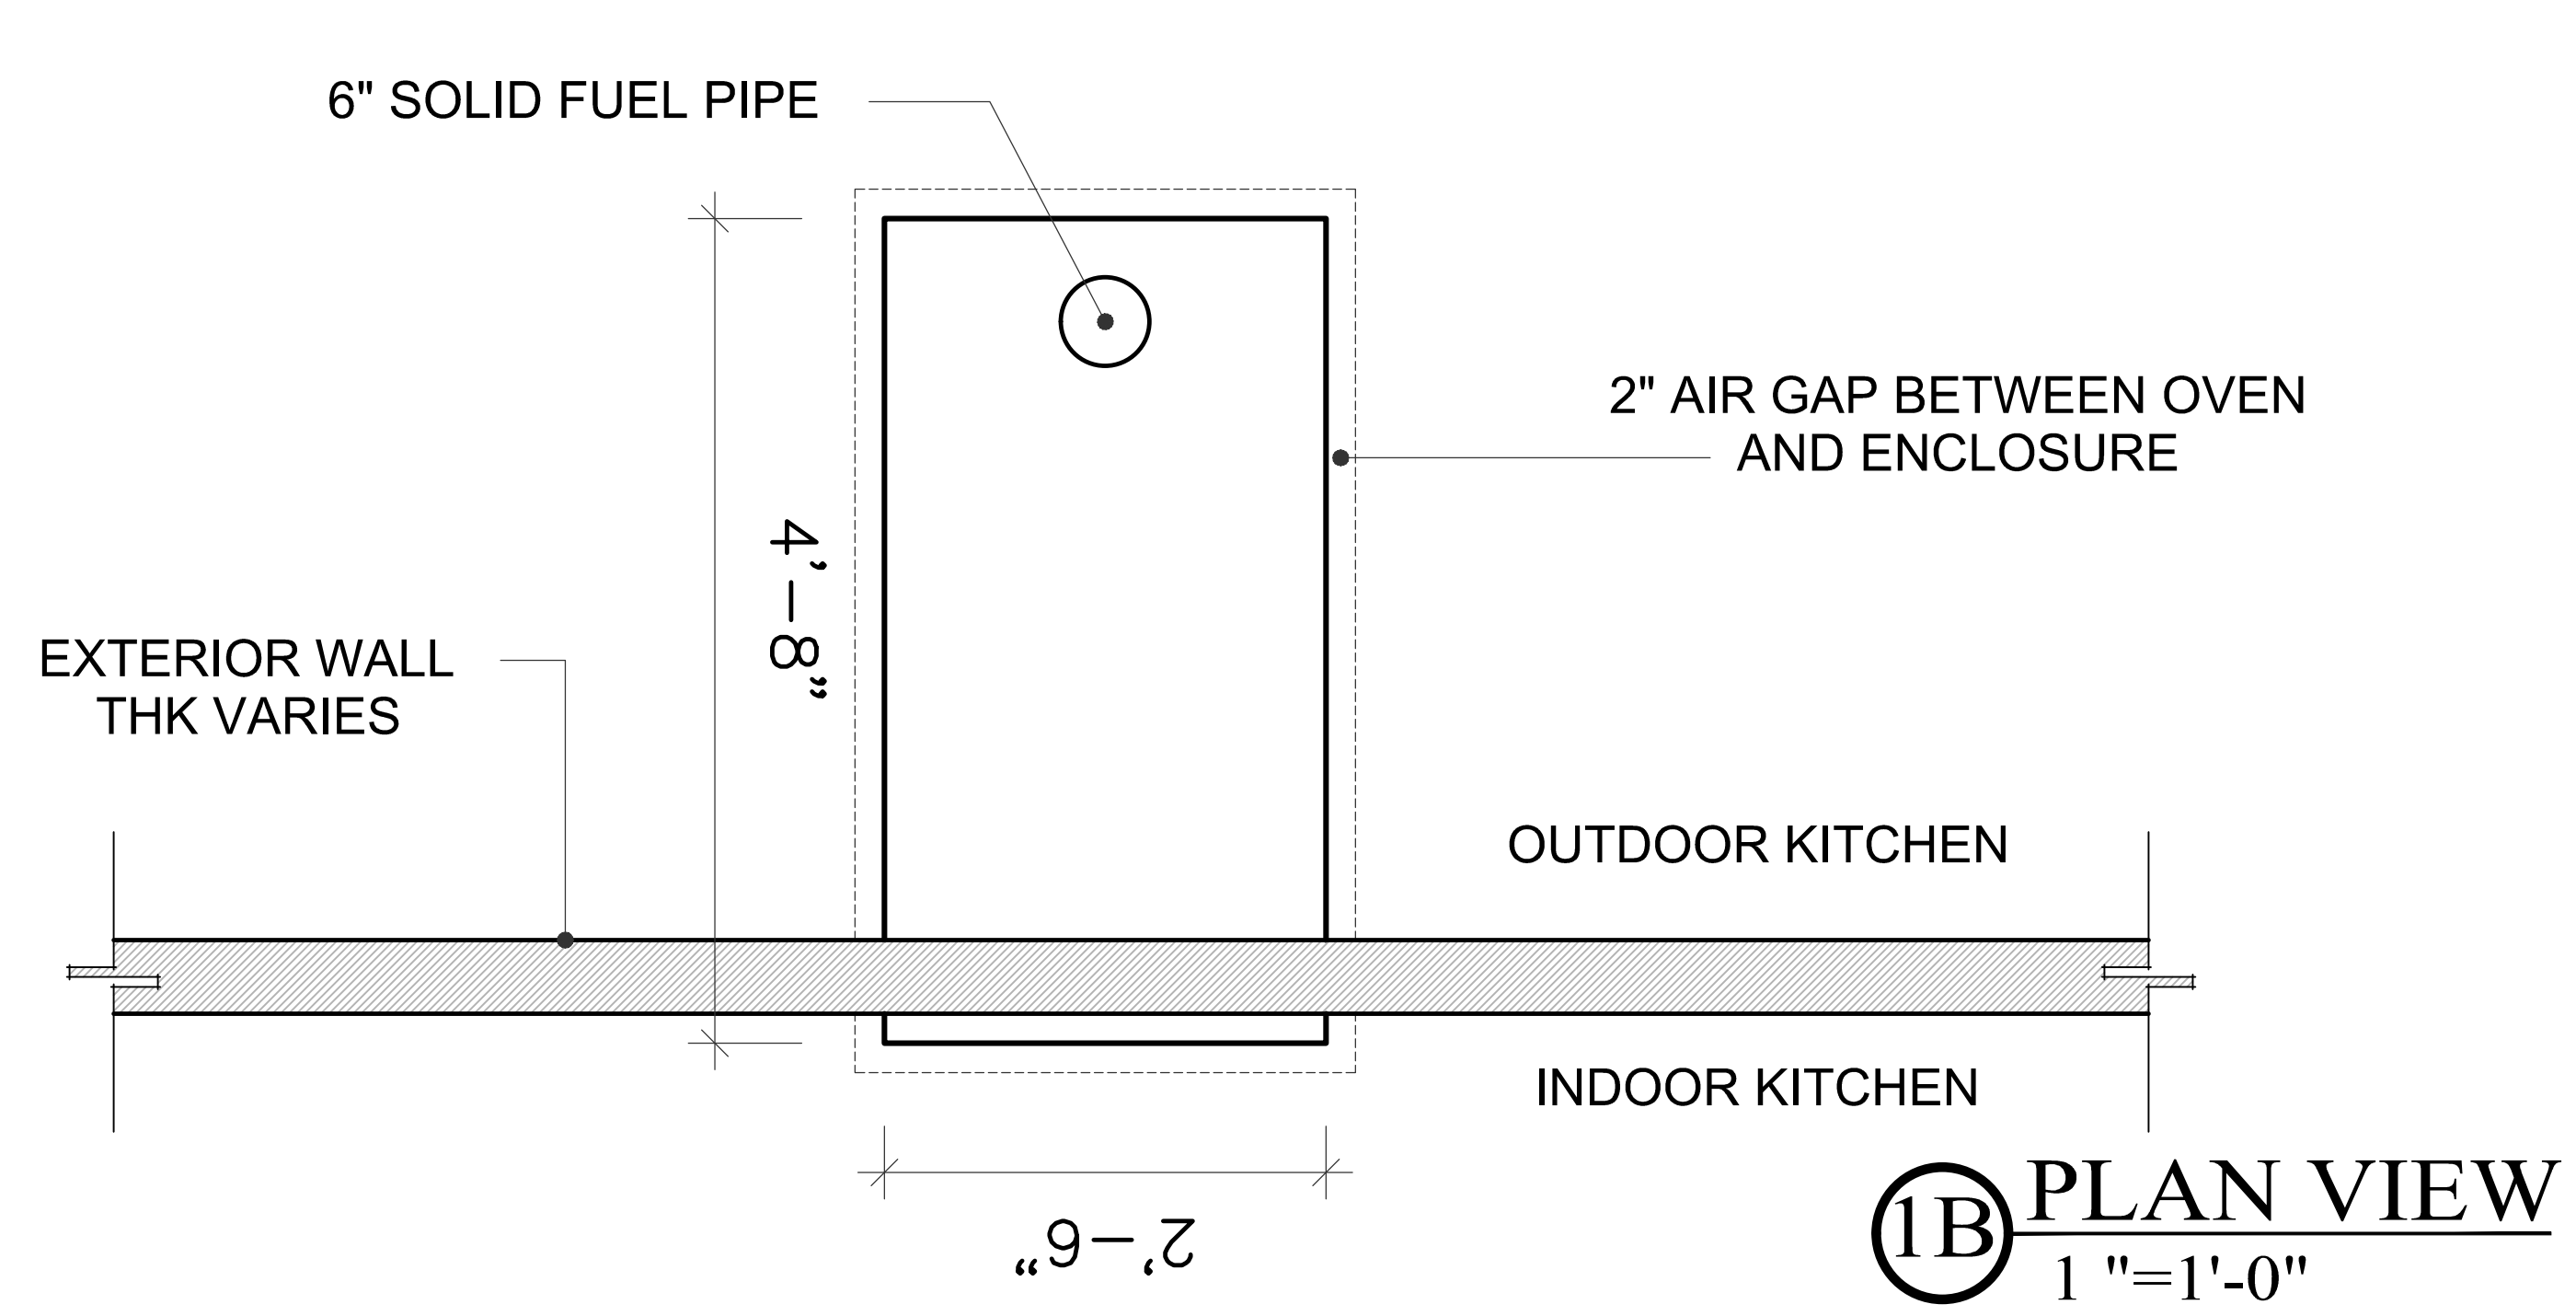

①A PLAN VIEW
1"=1'-0"

①B PLAN VIEW
1"=1'-0"