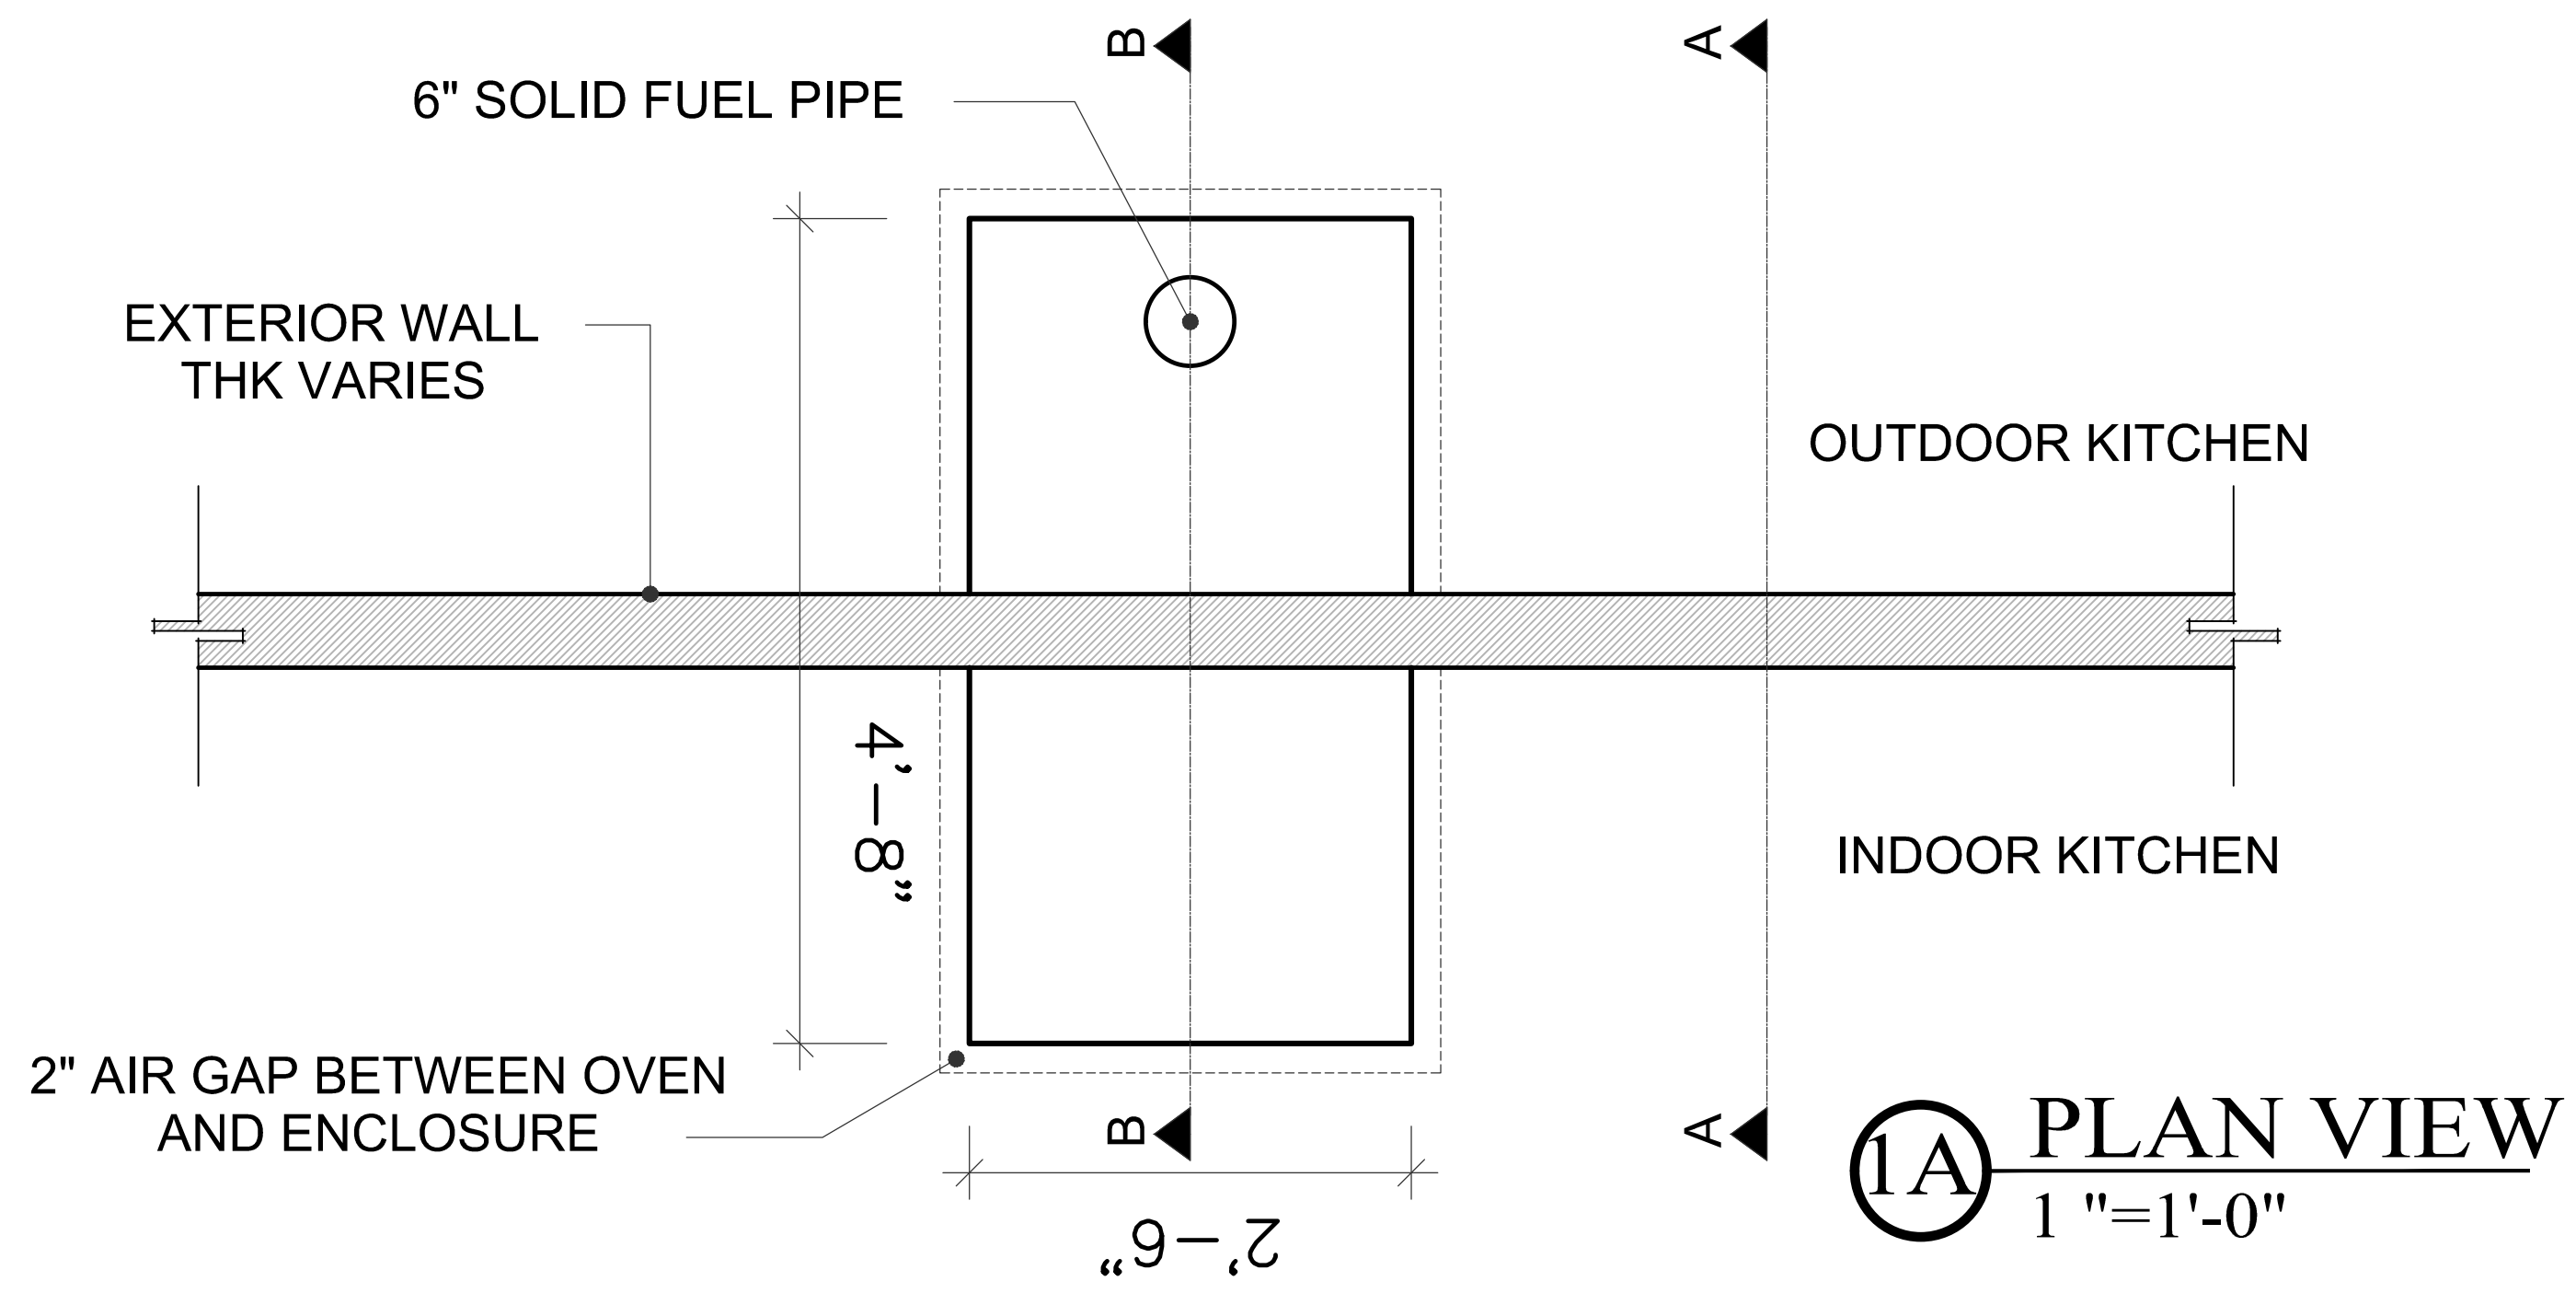

①A PLAN VIEW
1"=1'-0"