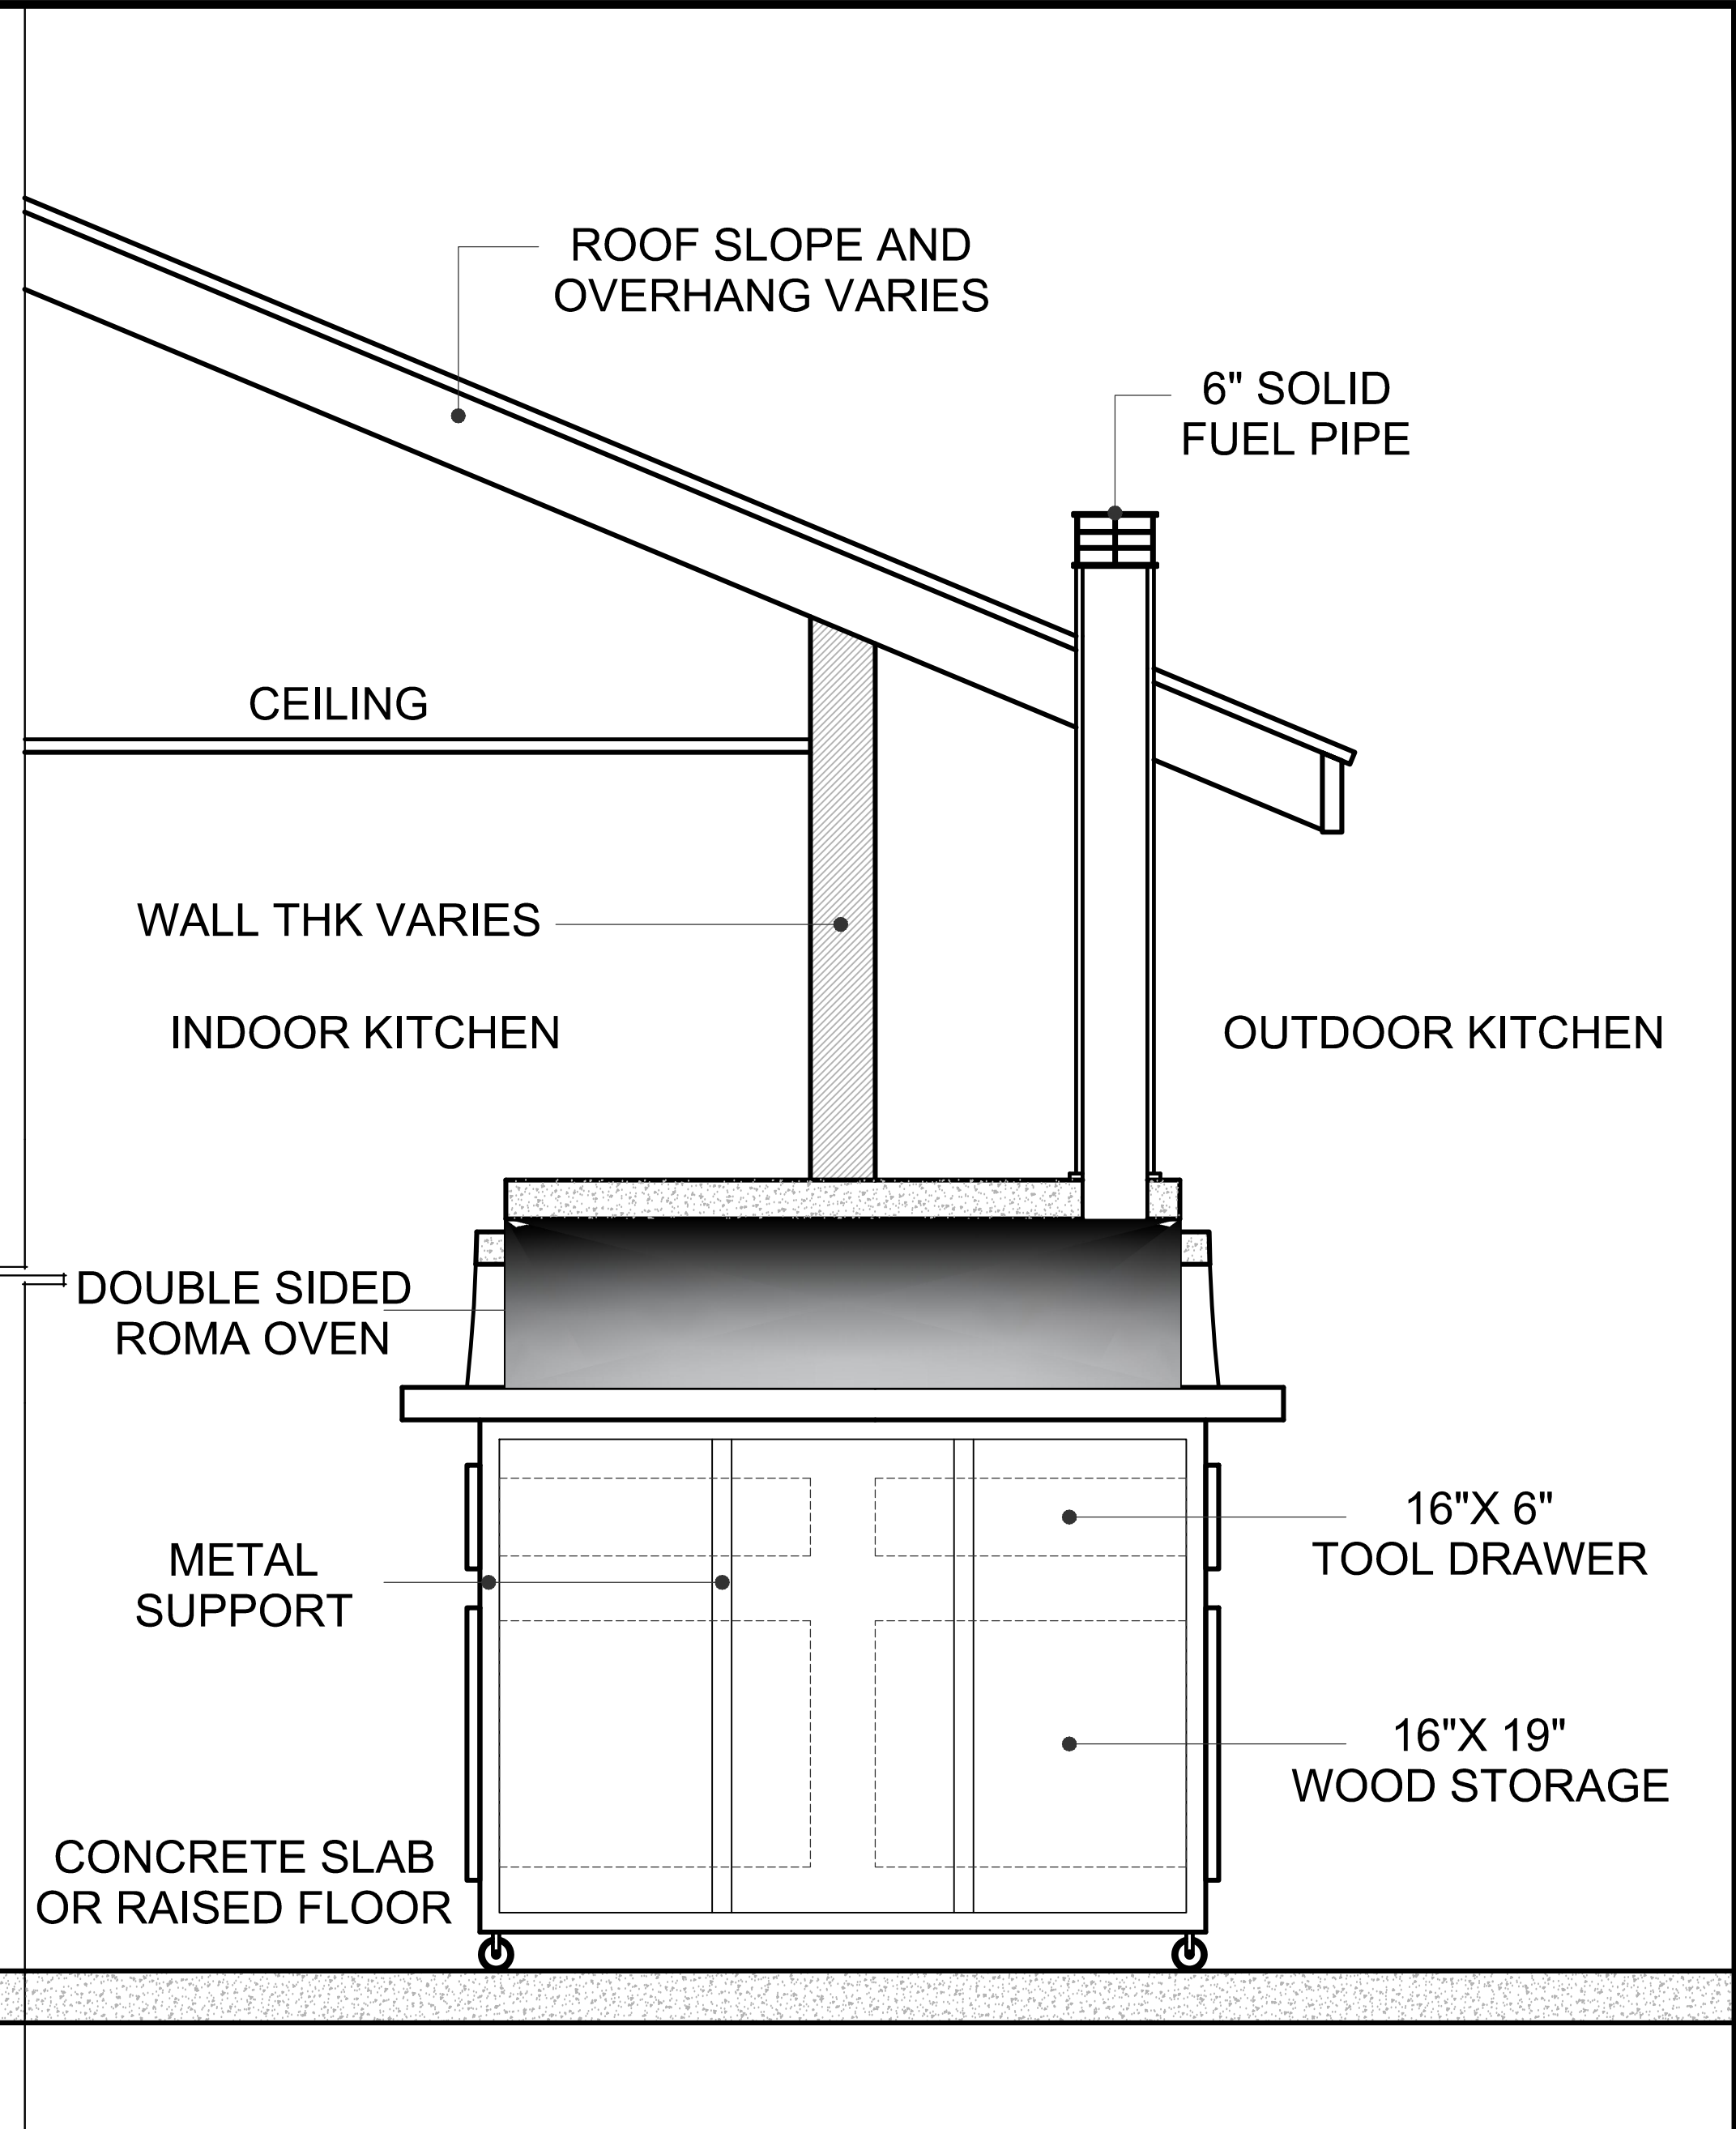

④ SECTION B-B
1"=1'-0"