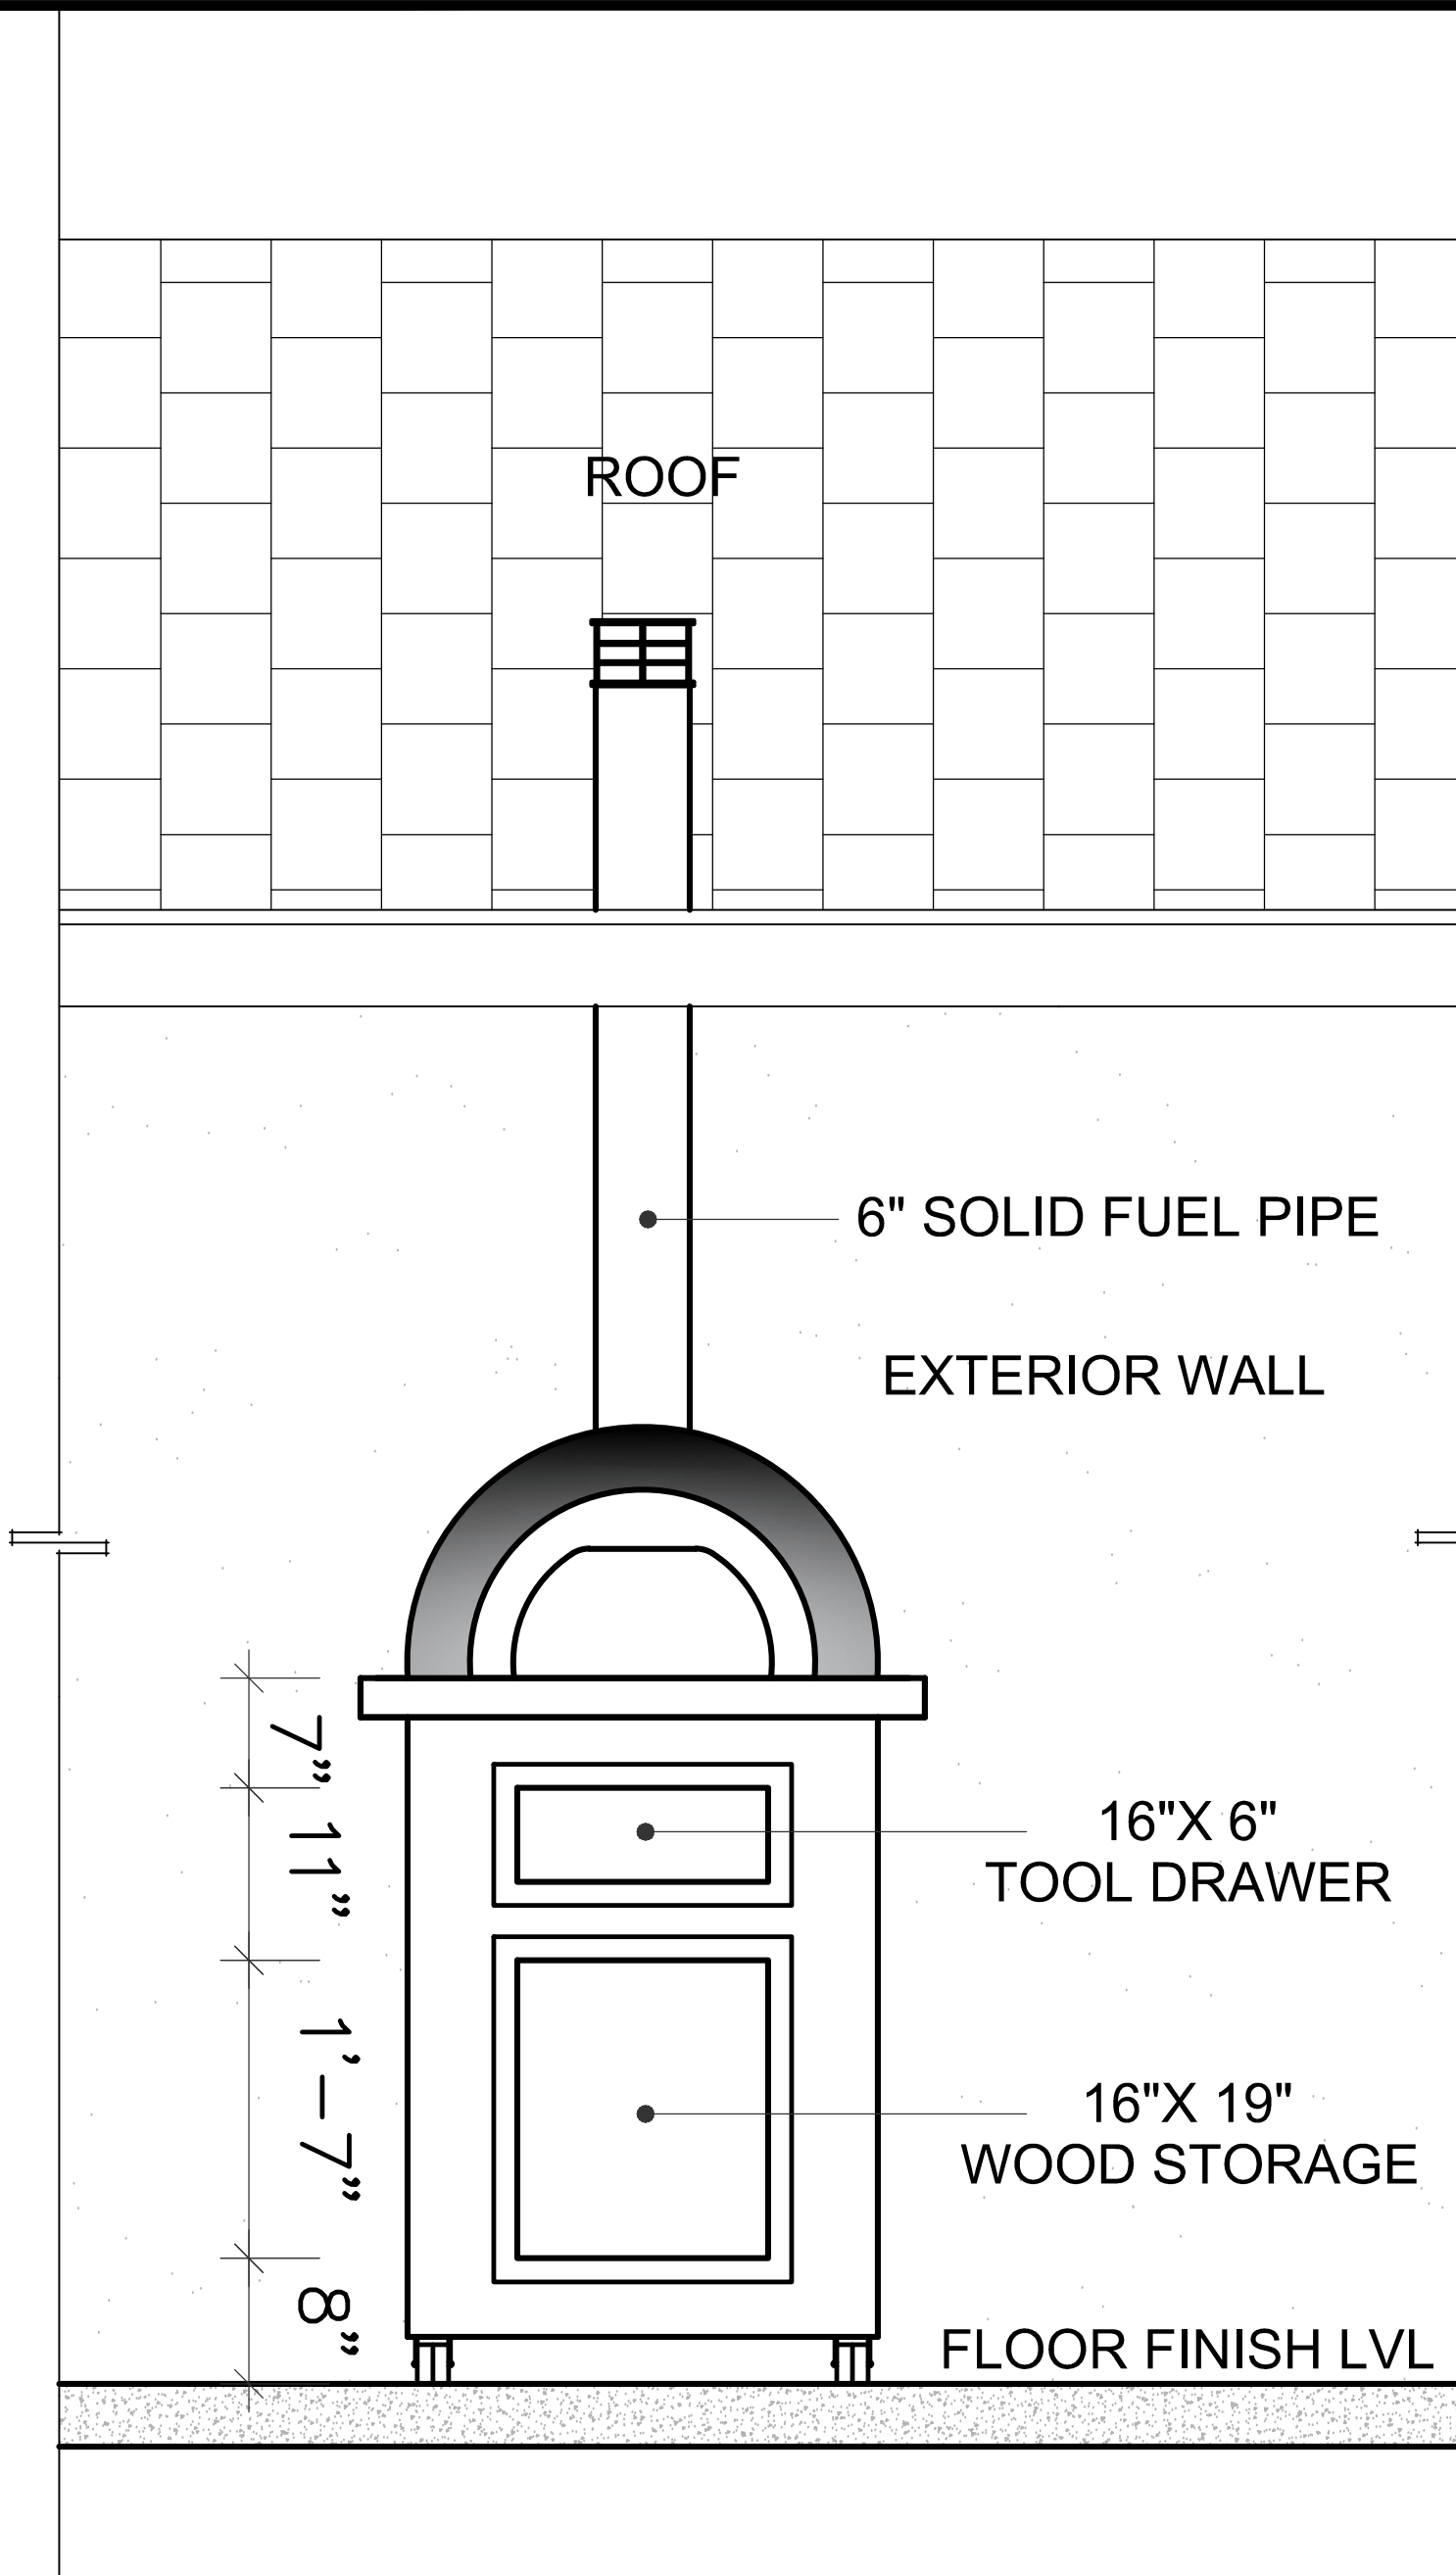

WILDWOOD OVENS & BBQ'S

5020 EAGLE ROCK BLVD.
LOS ANGELES, CA 90041

TEL. 323-255-6578
FAX. 323-306-5689

WILDWOOD ROMA
DOUBLE SIDED OVEN

PLAN, ELEVATION
& SECTIONS

REVISIONS	
1.	BLDG. PERMIT
2.	
3.	
4.	
5.	
PROJECT #	
SCALE: AS NOTED	
DATE: 01-15-23	
DRAWN BY:	

② FRONT ELEVATION
1"=1'-0"