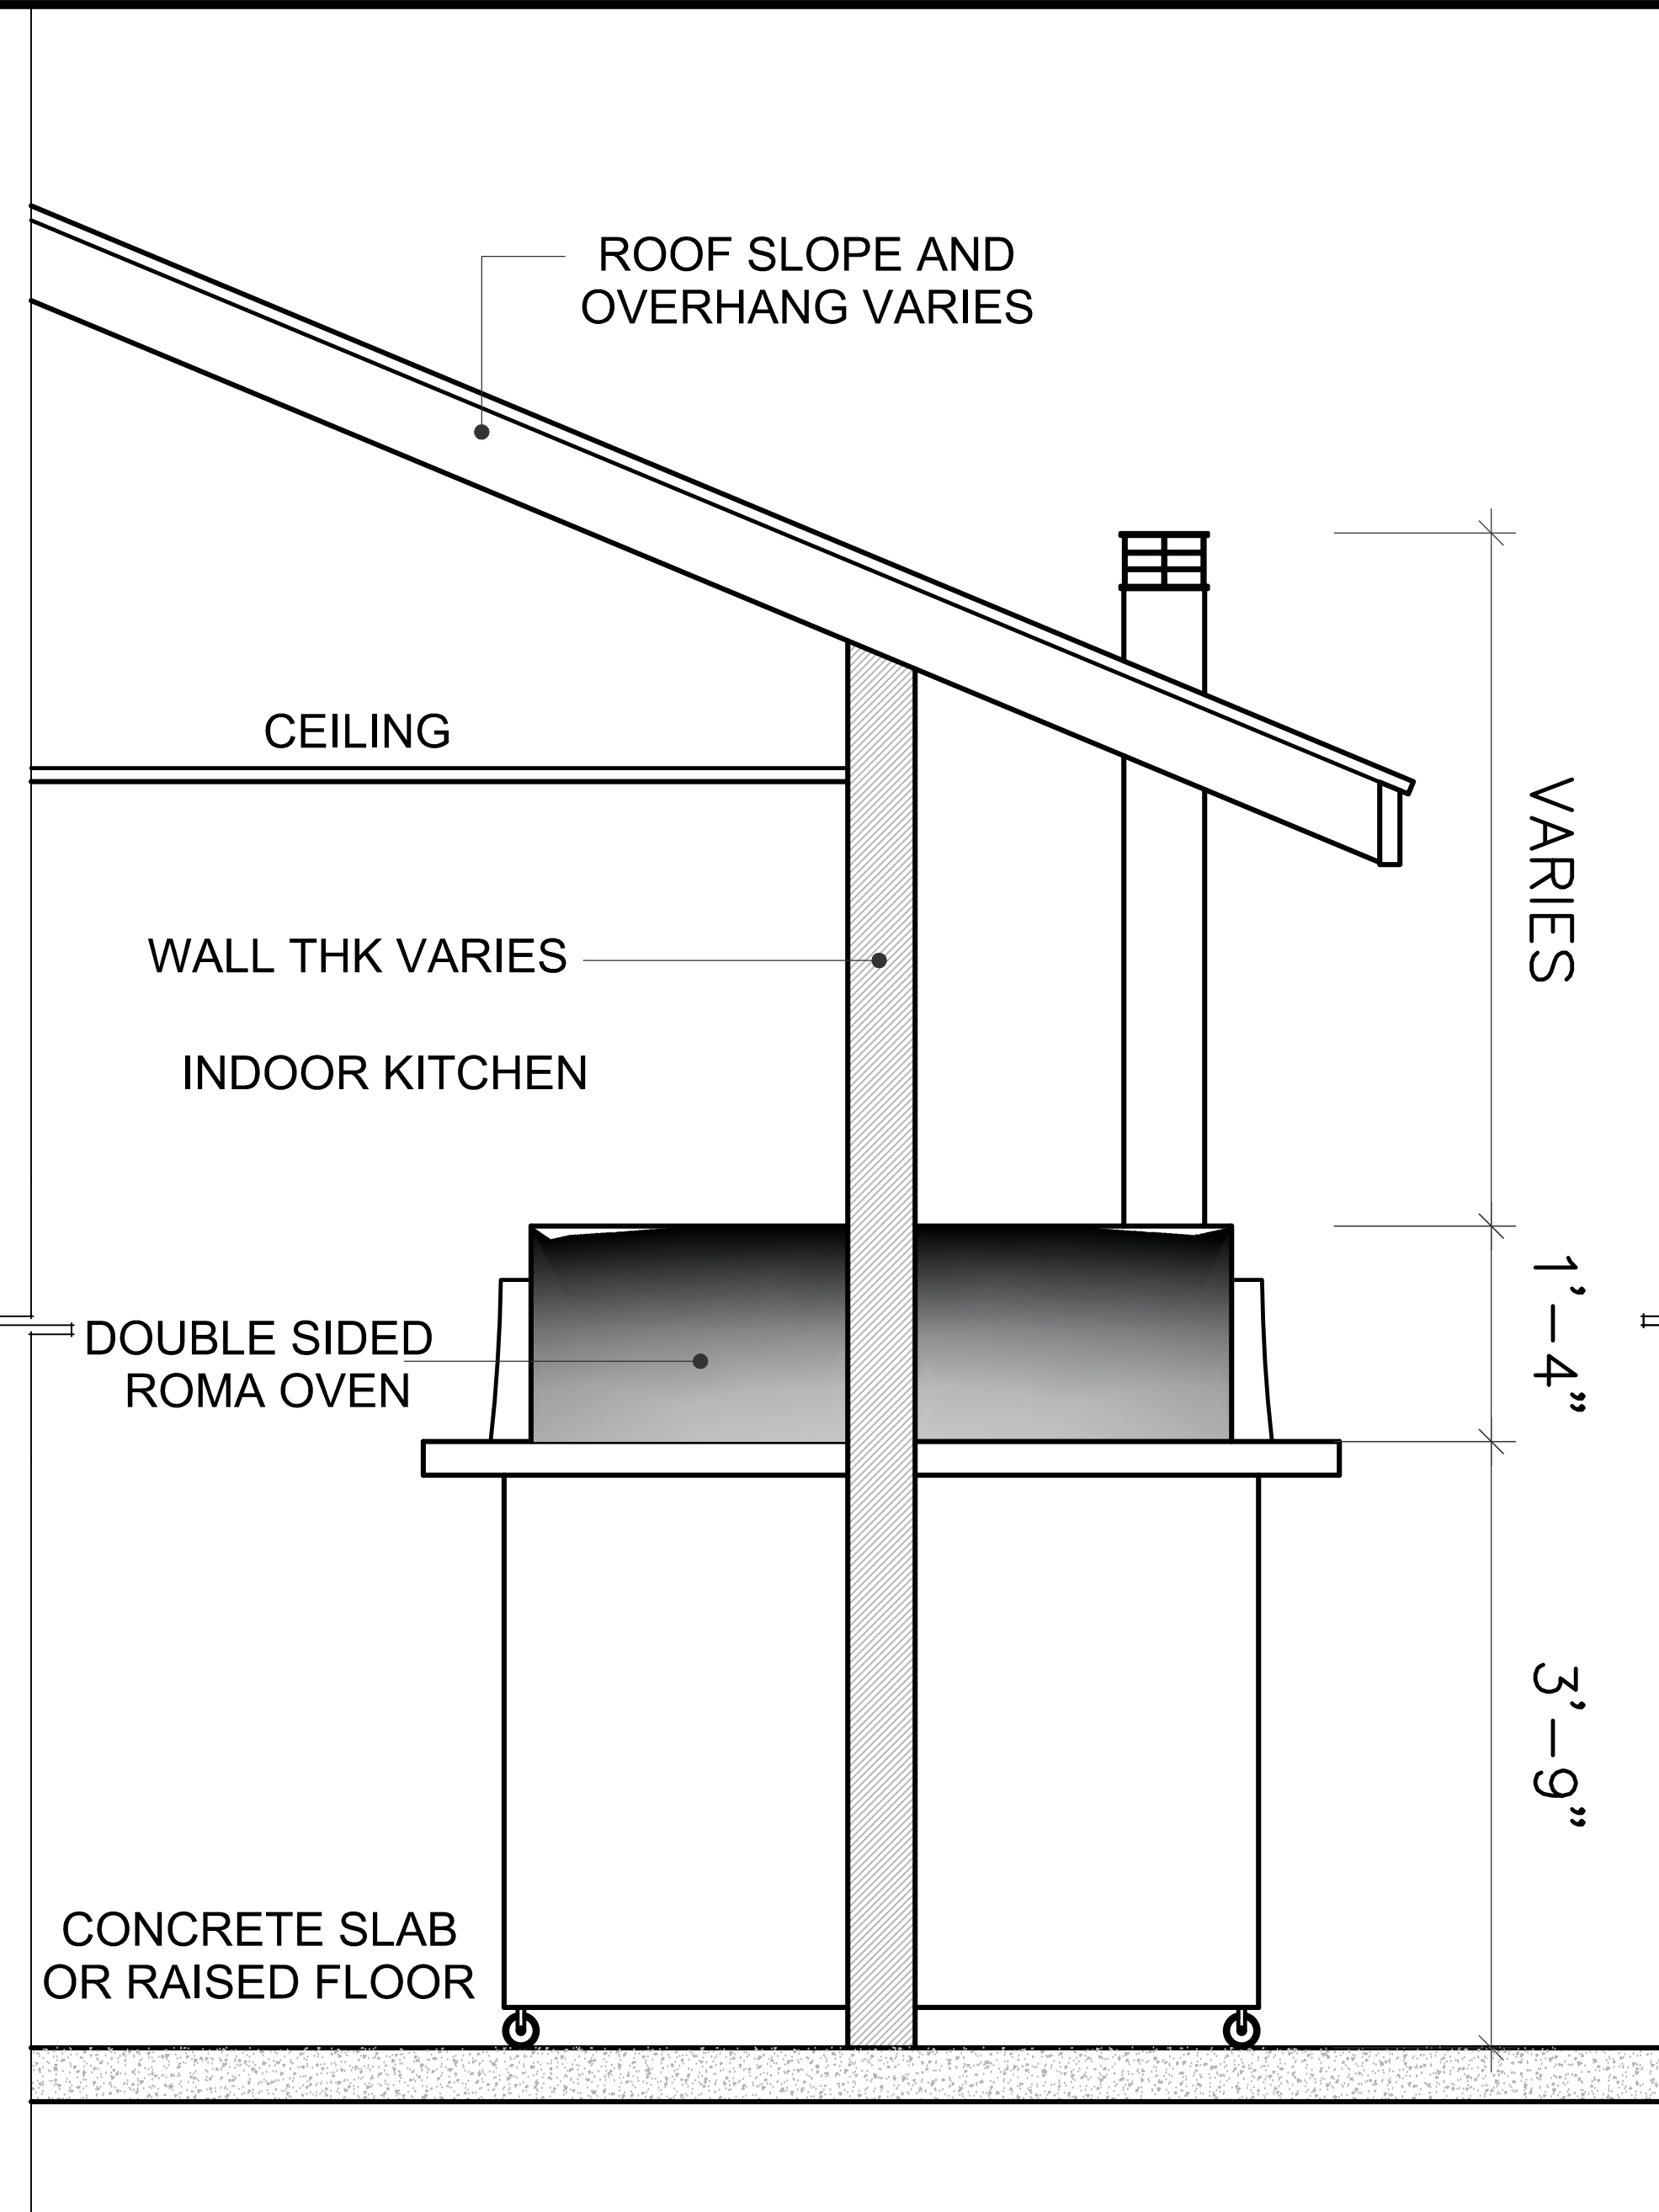

③ SECTION A-A
1"=1'-0"