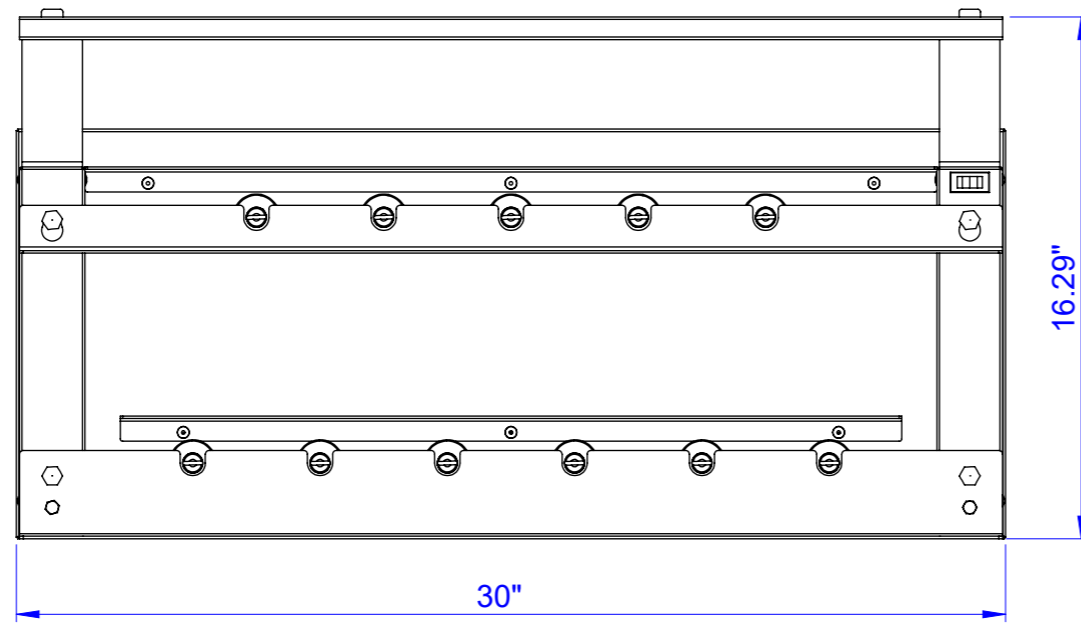

Alterations	Responsible	Date
-------------	-------------	------

Item:	Code: 000669.200	
	Description RC - 11 Skewers 430 SS 2-Speed	
	Project: Felipe	Date: 28/05/2015
	Details: Felipe	Date: 17/04/2018
	Approved: MG	Date:
	Sc.: 1:6	Material: -
	Quantity: 0	(Kg): 22.90
		Net (Kg):
		A3
		SolidWorks