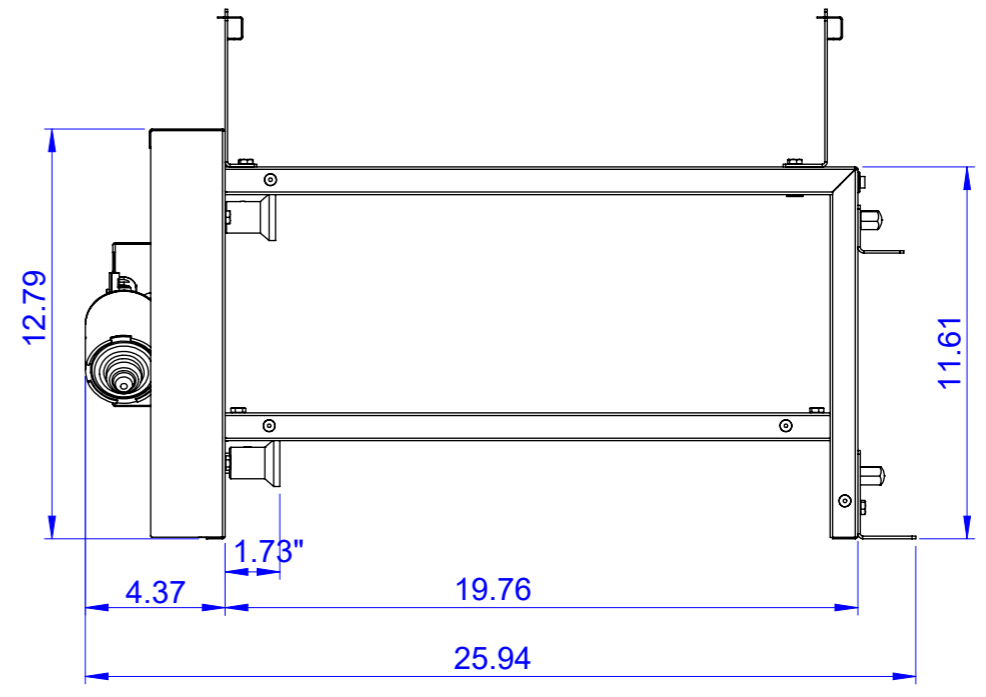

Alterations	Responsible	Date
-------------	-------------	------

Item:	Code: 000669.200	
	Description RC - 11 Skewers 430 SS 2-Speed	
	Project: Felipe	Date: 28/05/2015
	Details: Felipe	Date: 17/04/2018
	Approved: MG	Date:
	Sc.: 1:6	Material: -
	Quantity: 0	(Kg): 22.90
		Net (Kg):
		A3
		SolidWorks