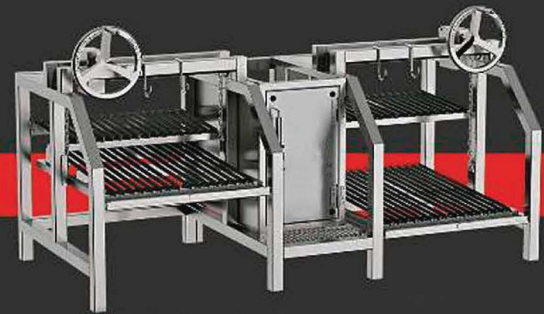

Professional Parrilla Grill Insert

673- MODULE TO BE INSTALLED ON TOP OF THE BRICK CONSTRUCTION

**Precision Front Wheel Winder Grill Elevation
Central Fire Lighter with Insulated Door
Independent Grills With Upper Rest Area
V Shaped Grills with Grease Collector**

PARRILLA 673

LENGTH	WHEEL WINDER	COOKING AREA	FIRE LIGHTER	DEPTH	HEIGHT
800mm	1	620 x 825mm	500mm	800mm	drive wheels) ref.670/675 900 + 170mm (volante/ drive wheels) ref.673
1000mm	2	345 x 825mm	600mm		
1200mm	2	445 x 825mm	700mm		
1500mm	2	595 x 825mm	800mm		
1800mm	2	745 x 825mm			
2000mm	3	510 x 825mm			
2300mm	3	660 x 825mm			