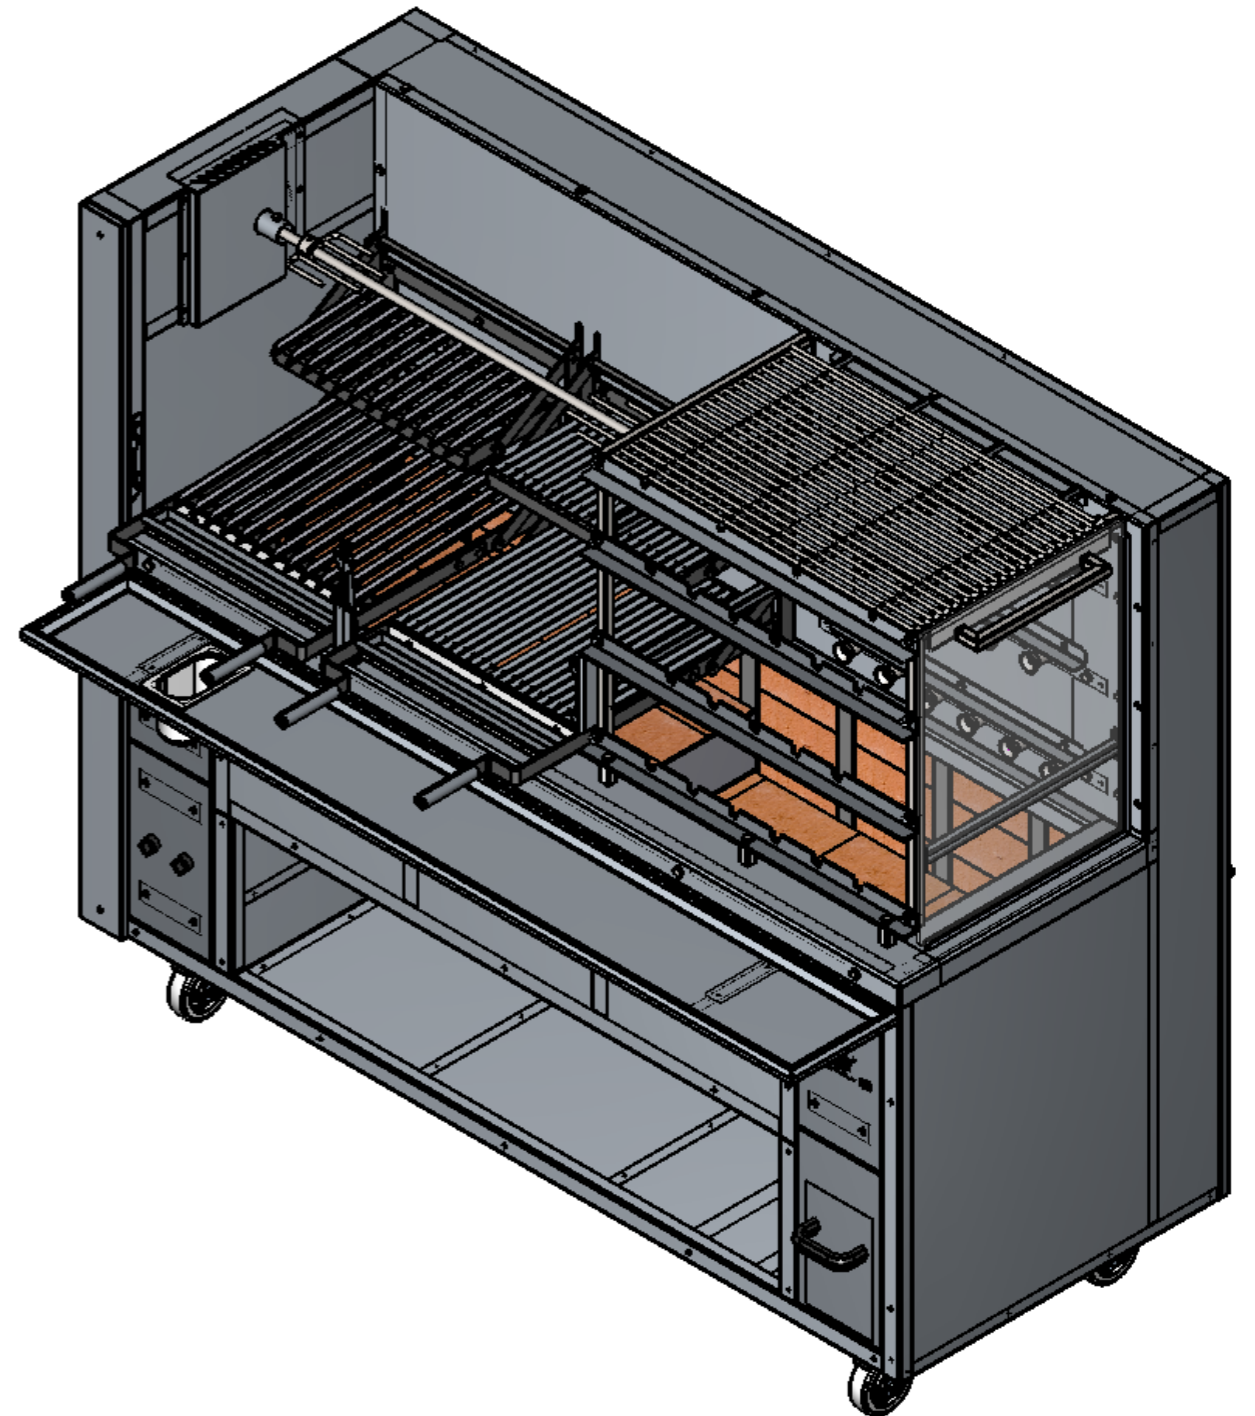

Alteration:

Responsible

Date:

Item:			Code: 014132.000
			Description: M 350 + Ash Drawer + 2 LIFT 500 + Material 304
	Project: Robert	Date: 04/02/2013	Material:
	Details: Robert	Date: 27/07/2017	Material:
	Approved:	Date:	
Sc.: 1:13			A3
		Quantity: 0	Weight: 1918
		Total Weight	

WILDWOOD
BRAZILIAN BBQ

SolidWorks