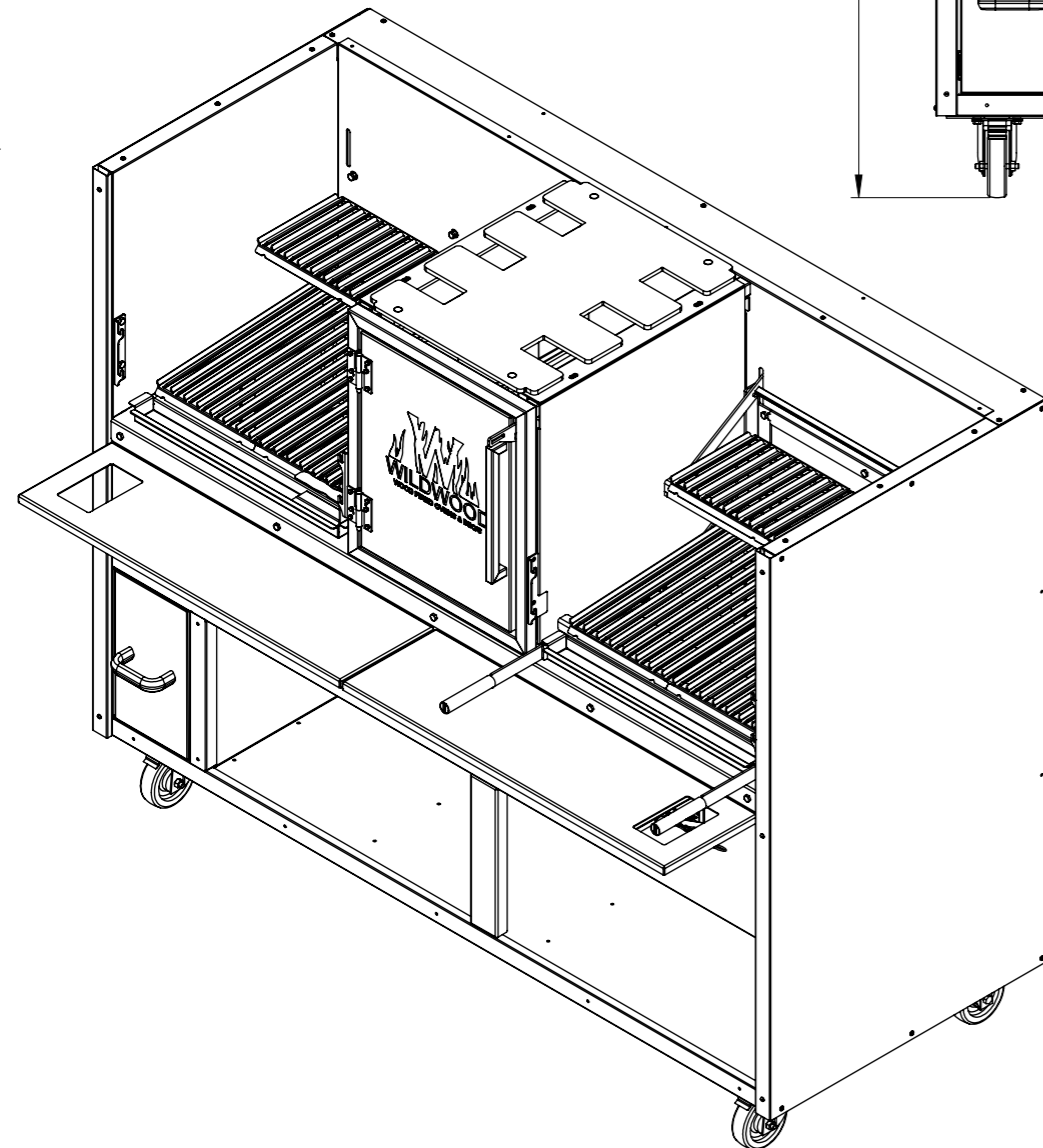

Alterations:

Responsible:

Date:

[74,88]

[27,46]

[19,96]

[27,46]

[30,58]

[36,7]

[60,21]

[7,83]

[8,62]

[19,72]

[10,39]

[34,75]

Item:

Code: 033817.000

Description PARRILLA 642 Manual Grill

l:

Project Diego

Date: 07/01/2014

Material Type: Stainless Steel

Details Diego

Date: 17/08/2022

Material:

-

A3

Approved

Date:

SolidWorks

Sc: 1:15

Quantity: Net Lbs: 1724.01