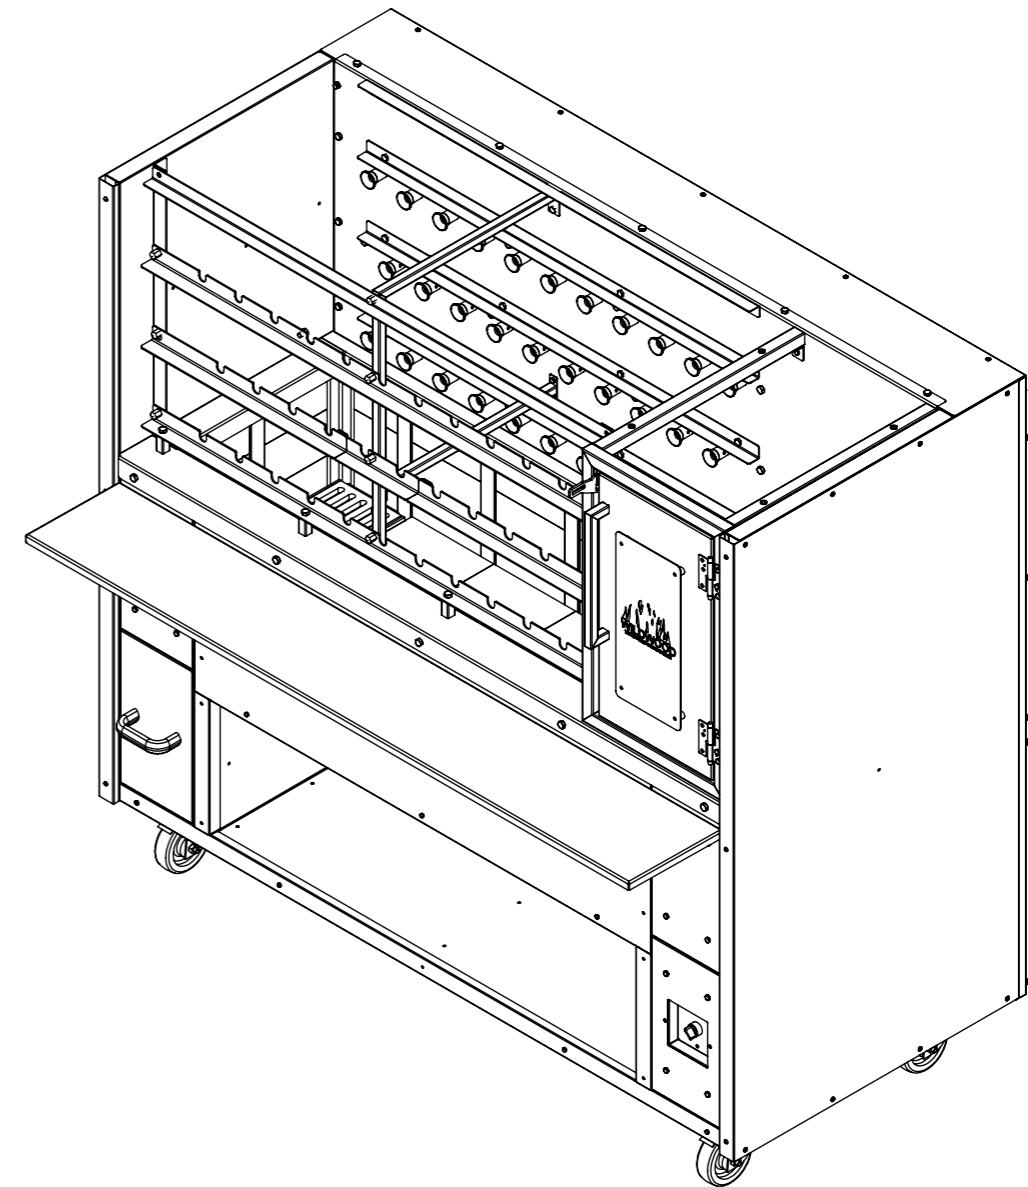

Alterations:

Responsible

Data:

Item:	Code: 040098.000	
	Description SUPER 320 BRASEIRO + 3G 32E I430	
Project: Tim	Date: 04/02/2013	Material: -
Details: Tim	Date: 16/01/2024	
Approved: MG	Date:	Quantity: 0 Weight: 1605.Lbs
Sc.: 1:15		